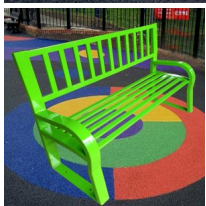

Garden Bench (Classic) RSE-132

Rating: Not Rated Yet

[Ask a question about this product](#)

Description

Gardem Bench (Classic), Model No. RSE- 132

Area : 0.6 M. x 1.2 M.

Capacity : 4 Adults.

Product Height : 1.0 M.