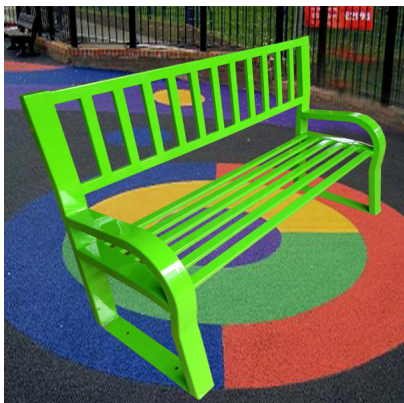

Garden Bench (Classic) RSE-132

Rating: Not Rated Yet

[Ask a question about this product](#)

Description

Gardem Bench (Classic), Model No. RSE- 132

Area : 0.6 M. x 1.2 M.

Capacity : 4 Adults.

Product Height : 1.0 M.