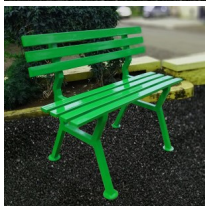

Garden Bench (Restoring) RSE- 134

Rating: Not Rated Yet

[Ask a question about this product](#)

Description

Garden Bench (Restoring), Model No. RSE- 134

Area : 0.6 M. x 1.2 M.

Capacity : 3 Adults.

Product Height : 1.0 M.