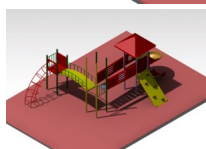

Multi Purpose Play Systems RSE-33

Rating: Not Rated Yet

[Ask a question about this product](#)

Description

Multi Purpose Play Systems, Model No. RSE-33

Square Deck : 01 Nos.
Swinging Bridge : 01 Nos.
FRP Curved Bridge : 01 Nos.
Spiral Slide : 1.5 M - 01 Nos.
Spiral Climber : 01 Nos.
Rock Climber : 01 Nos.
Circular Climber : 01 Nos.
Roto Railing : 07 Nos.
Bubble Panel : 01 Nos.
Ladder Entry : 01 Nos.
Area : 12.5 M x 14.0 M.
Safe Play Area : 15.0 M x 16.0 M.
Product Height : 2.8 M. Approx.

///