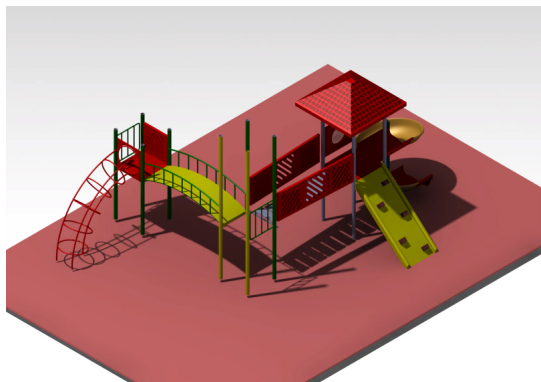

## Multi Purpose Play Systems RSE-33

Rating: Not Rated Yet

[Ask a question about this product](#)

Description

### Multi Purpose Play Systems, Model No. RSE-33

**Square Deck : 01 Nos.**  
**Swinging Bridge : 01 Nos.**  
**FRP Curved Bridge : 01 Nos.**  
**Spiral Slide : 1.5 M - 01 Nos.**  
**Spiral Climber : 01 Nos.**  
**Rock Climber : 01 Nos.**  
**Circular Climber : 01 Nos.**  
**Roto Railing : 07 Nos.**  
**Bubble Panel : 01 Nos.**  
**Ladder Entry : 01 Nos.**  
**Area : 12.5 M x 14.0 M.**  
**Safe Play Area : 15.0 M x 16.0 M.**  
**Product Height : 2.8 M. Approx.**