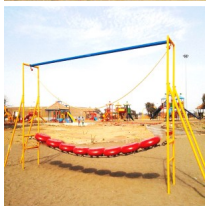

Balancing Bridge RSE-108

Rating: Not Rated Yet

[Ask a question about this product](#)

Description

Balancing Bridge, Model No. RSE- 108

Age Group : 4 - 12 Yrs.

Area : 0.6 M. x 7.5 M.

Safe Play Area : 1.6 M. x 8.0 M.

Product Height : 2.1 M.

///