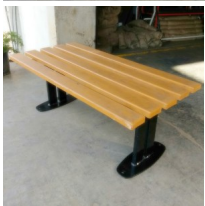

F.R.P. Plack Stripp Bench, RSE-128

Rating: Not Rated Yet

[Ask a question about this product](#)

Description

FRP Plank Stripp Bench, Model No. RSE- 128

Area : 0.6 M x 1.2 M.

Capacity : 3 Adults.

Product Height : 0.75 M.