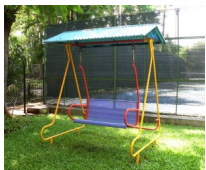

## Family Swing RSE - 47

Rating: Not Rated Yet

[Ask a question about this product](#)

Description

## Family Swing , Model No - RSE- 47

Capacity : 2 Adult  
Area : 1.5 M x 2.0 M  
Safe Play Area : 3.0 M x 3.5 M  
Product Height : 2.0 M.

///