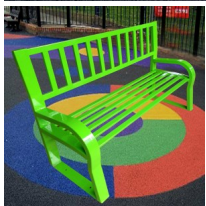

Garden Bench (Classic) RSE-132

Rating: Not Rated Yet

[Ask a question about this product](#)

Description

Gardem Bench (Classic), Model No. RSE- 132

Area : 0.6 M. x 1.2 M.

Capacity : 4 Adults.

Product Height : 1.0 M.