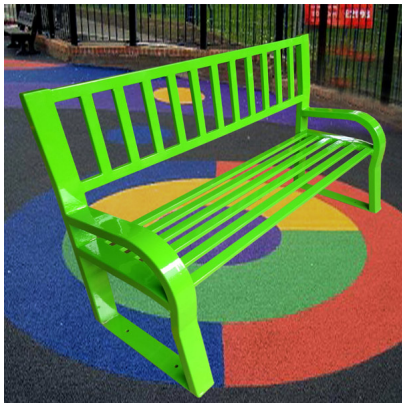

Garden Bench (Classic) RSE-132

Rating: Not Rated Yet

[Ask a question about this product](#)

Description

Gardem Bench (Classic), Model No. RSE- 132

Area : 0.6 M. x 1.2 M.

Capacity : 4 Adults.

Product Height : 1.0 M.